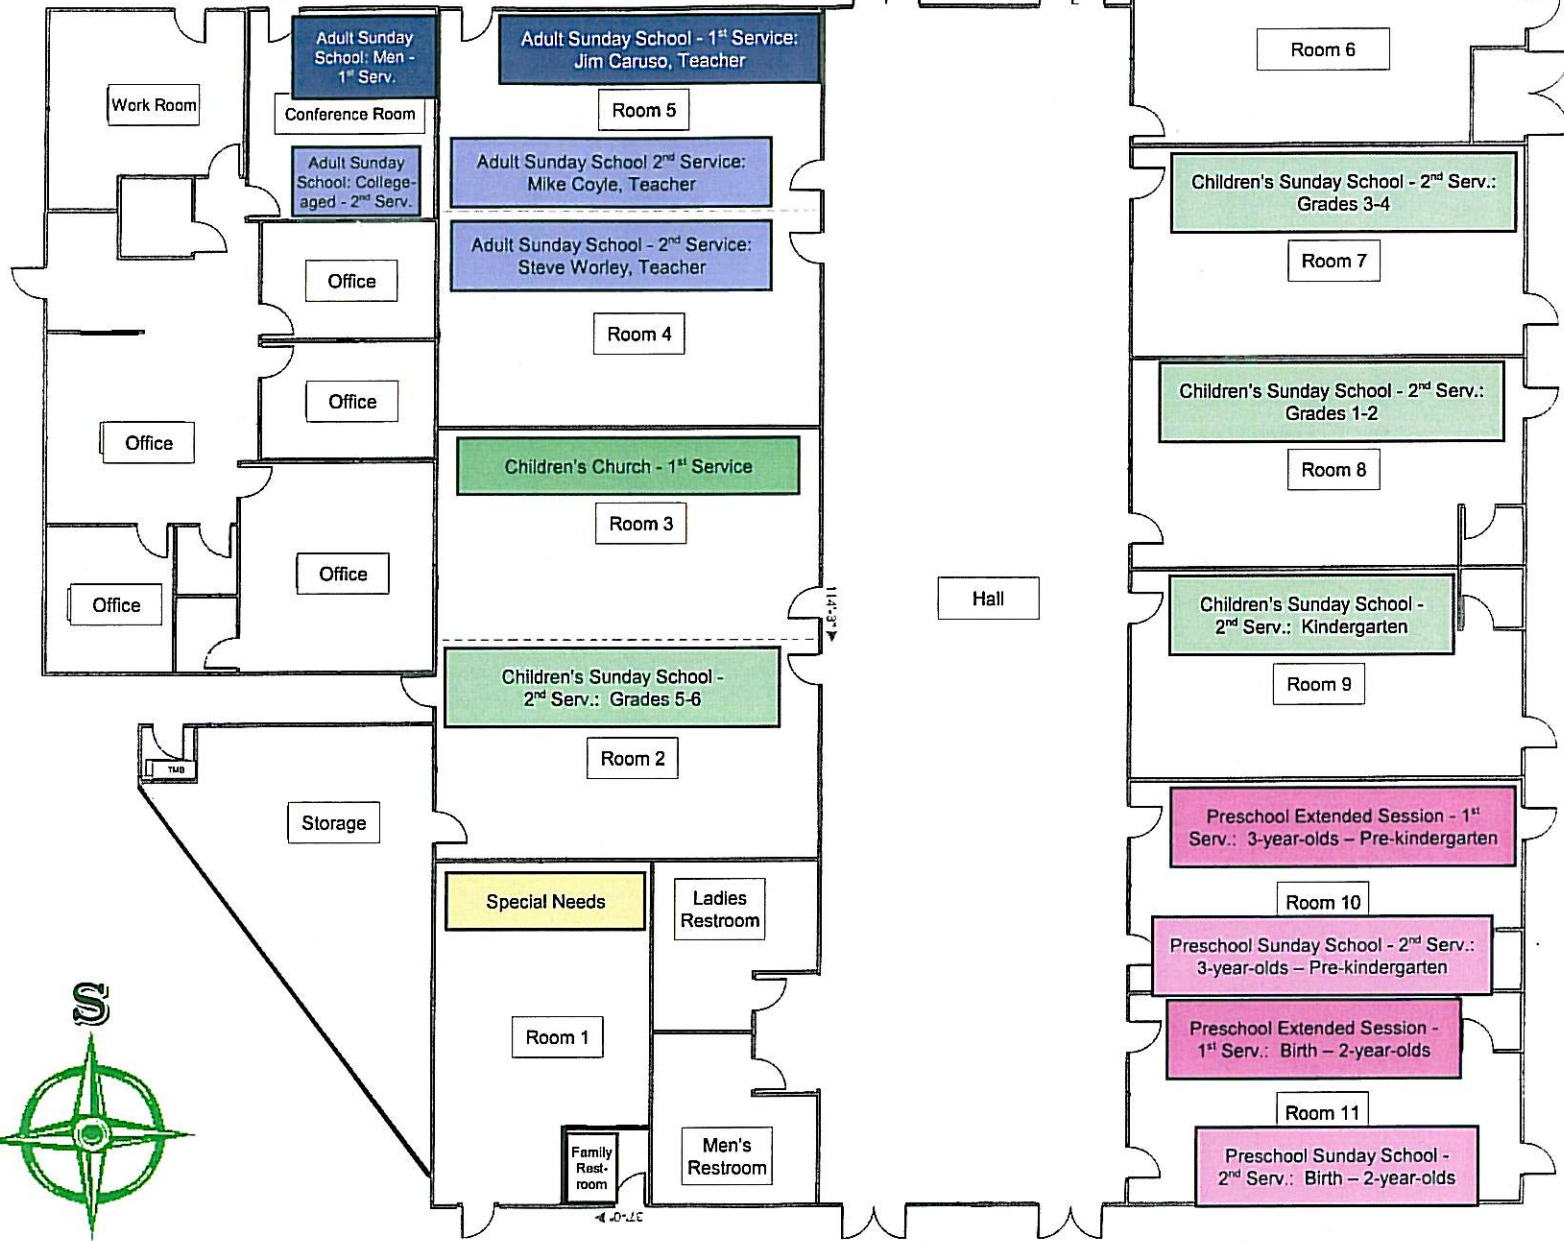

Composite Map

▲ To Youth Building: Youth Sunday School 2nd Serv.
 ◀ To East Parking Lot

East Parking Lot & Dobbins Road Entrance

To West Parking Lot & 51st Ave. Entrance ▶
 To Worship Center ▼